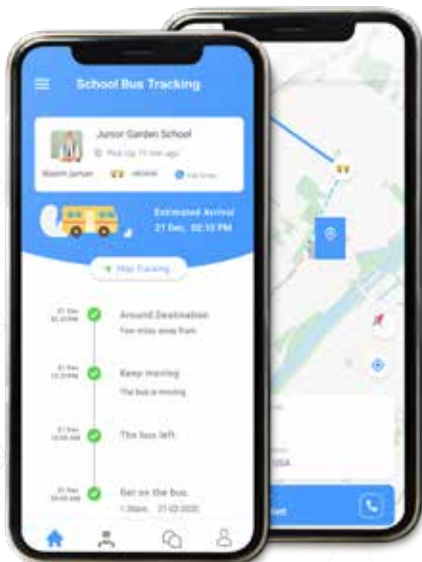

1 ➤ Real-time Navigation

Turn-by-turn directions guide drivers along optimized routes, minimizing travel time and ensuring timely pick-ups and drop-offs.

3 ➤ Student Management

Easily view student lists, track attendance, and manage boarding and alighting, fostering a smooth and organized journey.

SCHOOL BUS TRACKING

PARENTS APP FEATURES

EMPOWERING PARENTS FOR PEACE OF MIND WITH SCHOOL BUS TRACKING

School Bus Tracking System provides parents with an intuitive and dedicated app equipped with real-time bus tracking to ensure safety, security and confidence in their child's transportation.

1 ➤ Real-time Bus Tracking

Track your child's bus in real-time on an interactive map, knowing their exact location and estimated arrival time.

2 ➤ Customizable Alerts

Receive notifications for bus arrival, delays, or emergencies, keeping you informed and prepared at all times.

5 ➤ Multiple Child Support

Monitor the transportation of multiple children from a single app, streamlining management for busy parents.

6 ➤ Historical Tracking

Review past bus routes and locations for peace of mind and reference, ensuring a consistent and reliable service.