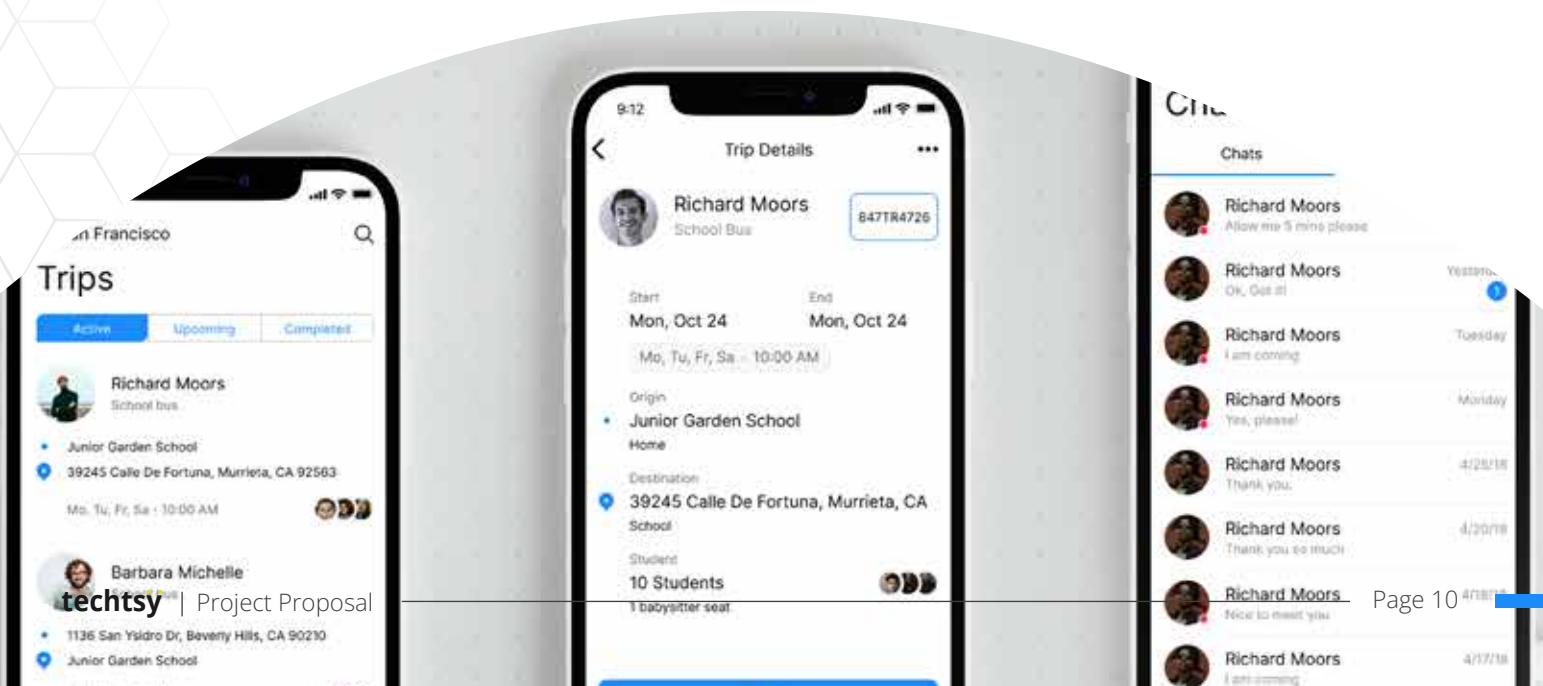

DRIVER APP FEATURES SCHOOL BUS TRACKING

EMPOWER YOUR SCHOOL BUS DRIVERS FOR SAFE JOURNEYS

Our School Bus Tracking System is equipped with a comprehensive Driver App for real-time navigation, student management, and instant communication, ensuring safe and efficient school transportation.

1 ➤ Real-time Navigation

Turn-by-turn directions guide drivers along optimized routes, minimizing travel time and ensuring timely pick-ups and drop-offs.

3 ➤ Student Management

Easily view student lists, track attendance, and manage boarding and alighting, fostering a smooth and organized journey.

5 ➤ Emergency Alerts

Instantly receive alerts for emergencies or delays, enabling quick response and ensuring student safety.

2 ➤ Communication Tools

Seamlessly communicate with parents, school administrators, and dispatchers via built-in messaging features, enhancing coordination and transparency.

4 ➤ Driver Performance Insights

Access performance metrics and feedback to improve driving efficiency, adherence to schedules, and overall professionalism.

6 ➤ Offline Mode

Maintain functionality even in areas with poor network coverage, ensuring uninterrupted service throughout the journey.