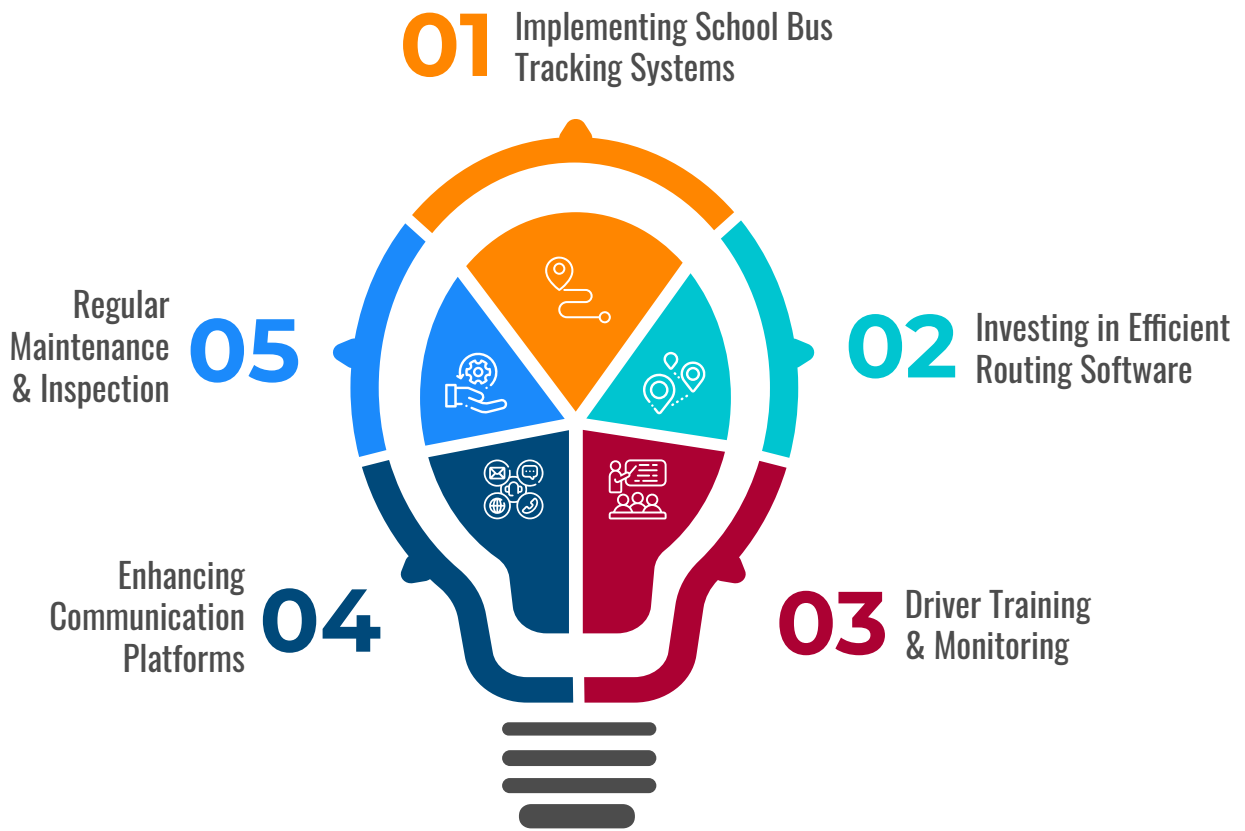

SOLUTIONS SCHOOL BUS TRACKING

Revolutionize School Transportation with Next-Gen Tracking and Management System